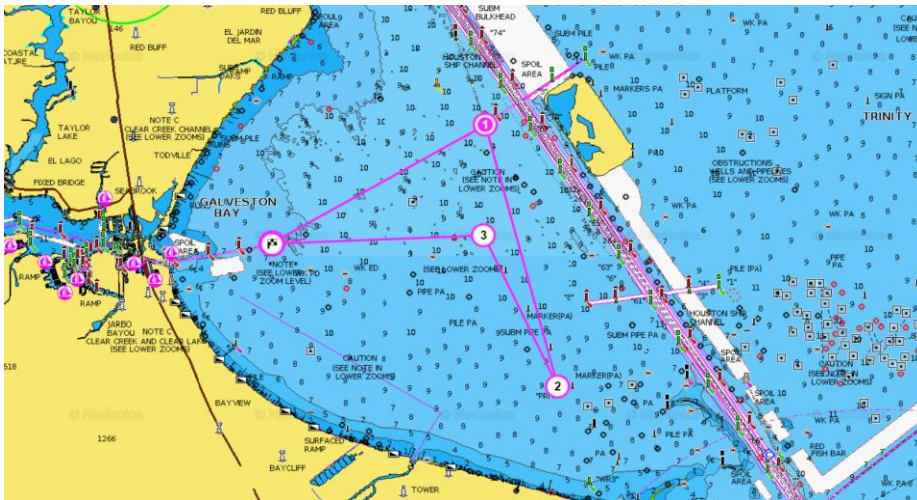

Tass Regatta
Crazy Irishman

Course Length: 11.30

Boat Name	TASS Handicap	Seconds Per mile	Adjust	Time Adjust	Start Time	Finish Time
OxBow	285	0	0		13:00:00	
Andiamo	235	50	565	09:25	13:09:25	
Mystic Winds	226	59	667	11:07	13:11:07	
C'est La Vie	206	79	893	14:53	13:14:53	
Sunspot Baby	205	80	904	15:04	13:15:04	
Renaissance	186	99	1119	18:39	13:18:39	
Alcyone	181	104	1175	19:35	13:19:35	
LunaSea	180	105	1187	19:46	13:19:46	
Carpe Diem	177	108	1220	20:20	13:20:20	
Hobgoblin	164	121	1367	22:47	13:22:47	

Mark	Lat	Long	Round	Bearing to next mark
Kemah 1	29° 33.115	94° 59.537	STBD	60°
F Mark	29° 34.668	94° 56.522	STBD	165°
J Mark	29° 31.335	94° 55.481	STBD	335°
H Mark	29° 33.256	94° 56.540	PORT	268°
Kemah 1 - 2	29° 33.166	94° 59.546	FINISH	

1. Upon completion of the race, you need to record your finish time per GPS. That time must be texted to the Race Czar at 713.412.7693
2. Early overs at the start are expected to return to the Start and do a 360 turn.
3. Keep clear of the start box until your start time.
4. Standard rules of racing apply. All roundings must be made as prescribed. There are no protests.
3. Be sure to turn on your RaceQ cell phone app and turn on live streaming at top of the page. The site for the race is <https://raceqs.com/regattas/97456>
4. Any questions, you can reach me by phone at 713.412.7693. Monitor 71 for other boats.