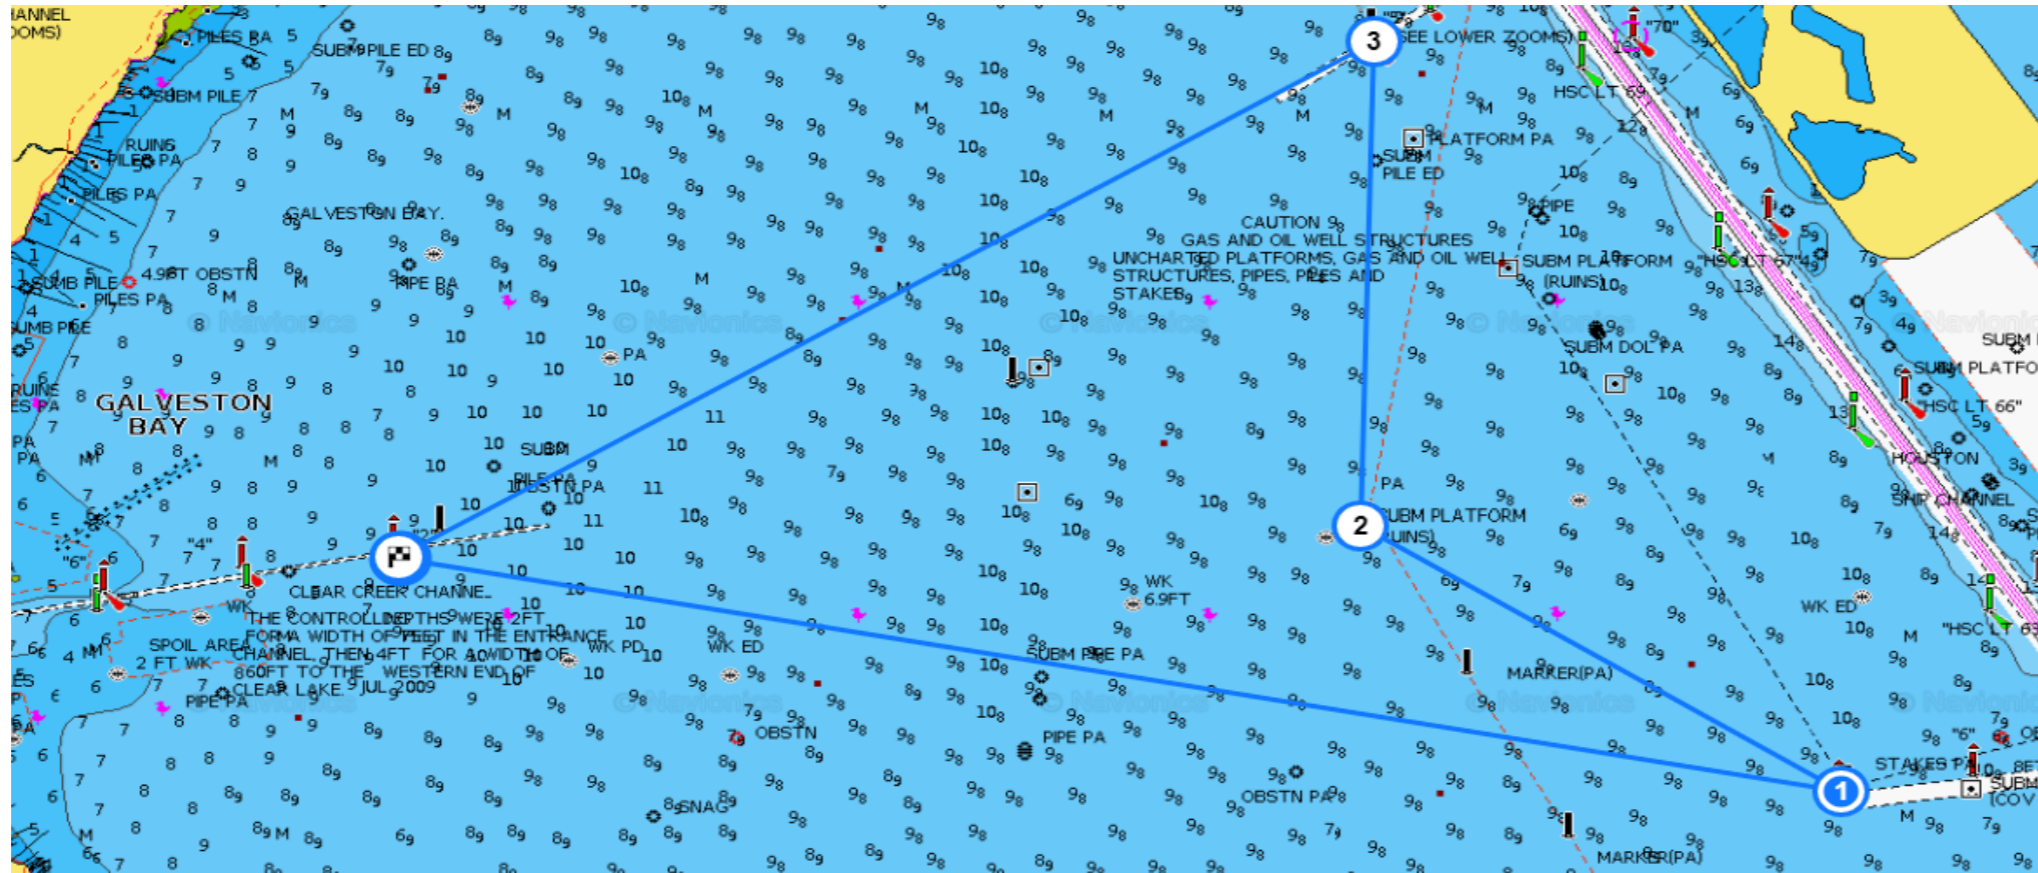

Tass Regatta
Carol Becker Race 2021
PHRF Spinnaker

Course Length: 10.20

Sail #	Boat Name	PHRF	Seconds Per mile	Adjust	Time Adjust	Start Time	Finish Time	RaceQs
368	No Name J/22	174	0	0		13:30:00		
77	No Name J/92	108	66	673	11:13	13:41:13		
41	Spitfire	78	96	979	16:19	13:46:19		
296	Stinger	78	96	979	16:19	13:46:19		

Mark	Lat	Long	Round	Bearing to next mark	Distance to next mark
Clear Lake Channel #1	29° 33.112	94° 59.529	STBD	101	4.00
South Boaters Cut #8	29° 32.392	94° 55.031	PORT	302	1.60
H Mark	29° 33.215	94° 56.558	STBD	001	1.50
High Range Mark F	29° 34.673	94° 56.517	PORT	240	3.10
Clear Lake Channel #2	29° 33.164	94° 59.549	STBD		

10.20

INSTRUCTIONS

This is a spinnaker race. THERE MUST BE A WOMAN AT THE HELM AT ALL TIMES FROM START TO FINISH.

Standard rules of racing apply. There are no protests. Early overs at the start are expected to return to the Start and do a 360 turn.

Upon completion of the race, you need to record your finish time per GPS. That time must be texted to the Race Czar at 713.412.7693.

Use channel 72 for communication . Any questions, you can reach the Race Czar by phone at 716.412.7693.