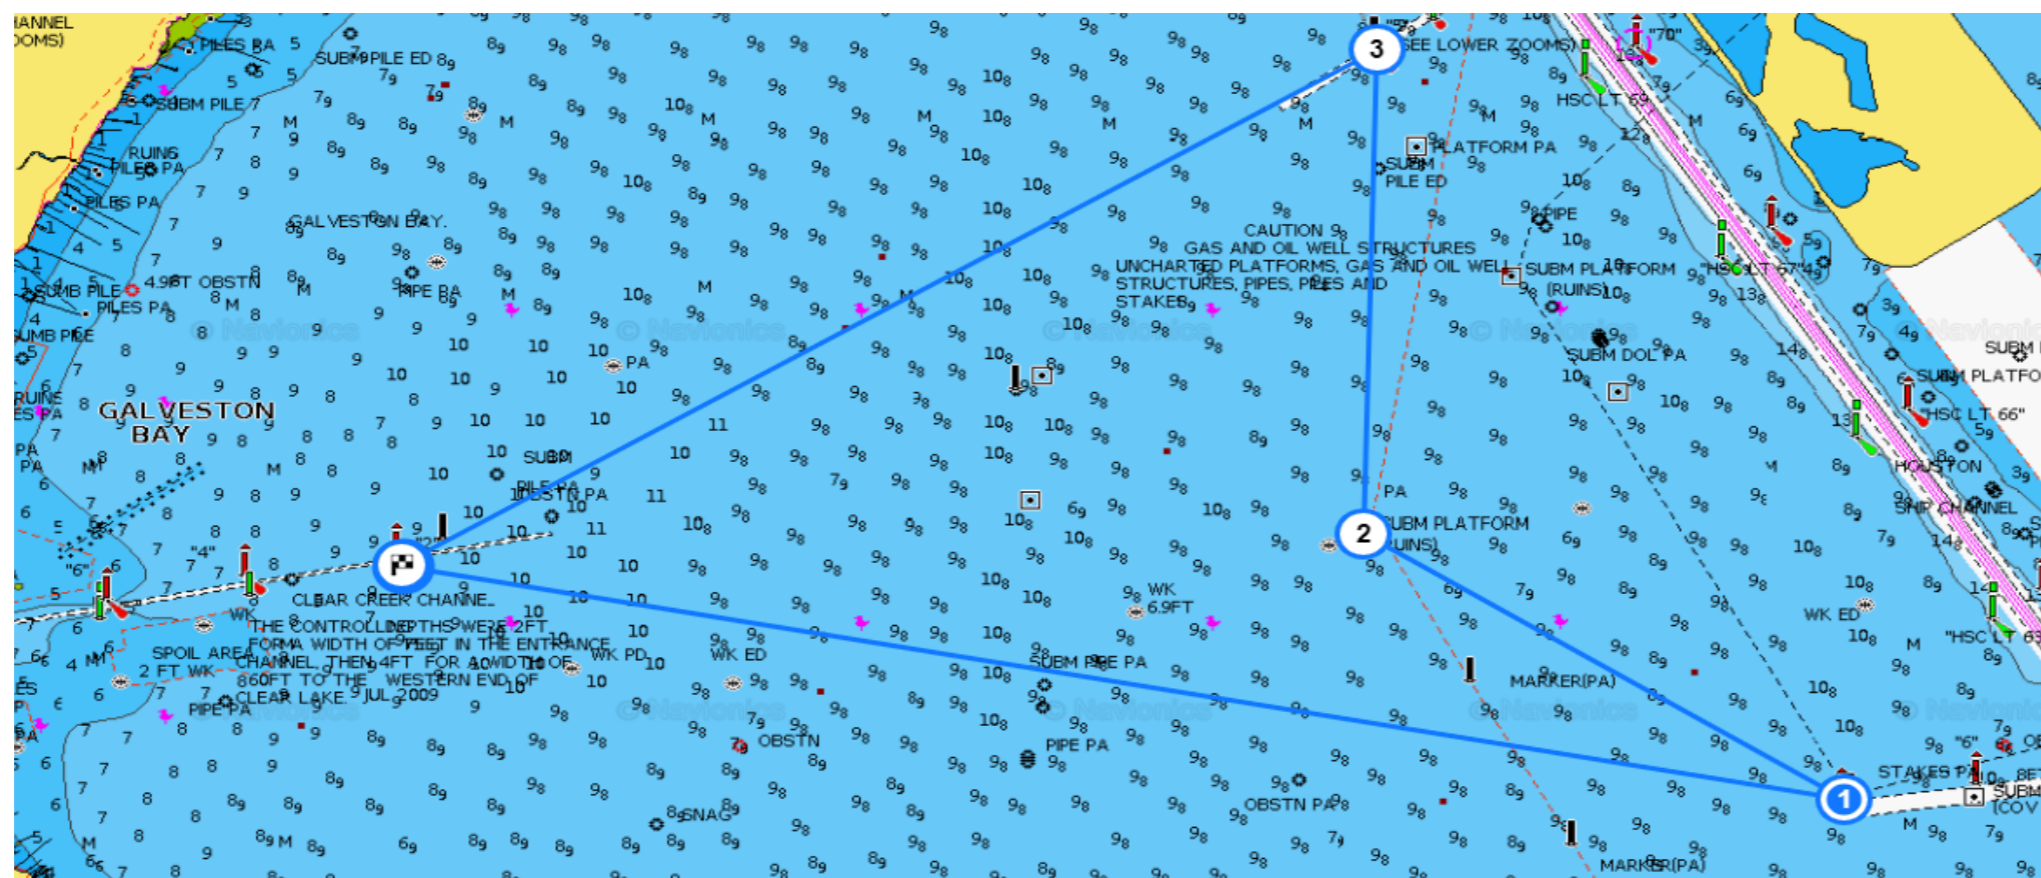

Tass Regatta
Carol Becker Race 2020
PHRF Non-Spinnaker

Course Length: 10.20

Sail #	Boat Name	PHRF	Seconds Per mile	Adjust	Time Adjust	Start Time	Finish Time	RaceQs
405	Freedom	209	0	0		13:15:00		
398	Flyer	193	16	163	02:43	13:17:43		
53	Astarte	145	64	653	10:53	13:25:53		

Mark	Lat	Long	Round	Bearing to next mark	Distance to next mark
Clear Lake Channel #1	29° 33.112	94° 59.529	STBD	101	4.00
South Boaters Cut #8	29° 32.392	94° 55.031	PORT	302	1.60
H Mark	29° 33.215	94° 56.558	STBD	001	1.50
High Range Mark F	29° 34.673	94° 56.517	PORT	240	3.10
Clear Lake Channel #2	29° 33.164	94° 59.549	STBD		

10.20

INSTRUCTIONS

This is a non-spinnaker race. THERE MUST BE A WOMAN AT THE HELM AT ALL TIMES FROM START TO FINISH.

Standard rules of racing apply. There are no protests. Early overs at the start are expected to return to the Start and do a 360 turn.

Upon completion of the race, you need to record your finish time per GPS. That time must be texted to the Race Czar at 713.412.7693.

Use channel 72 for communication . Any questions, you can reach the Race Czar by phone at 713.412.7693.